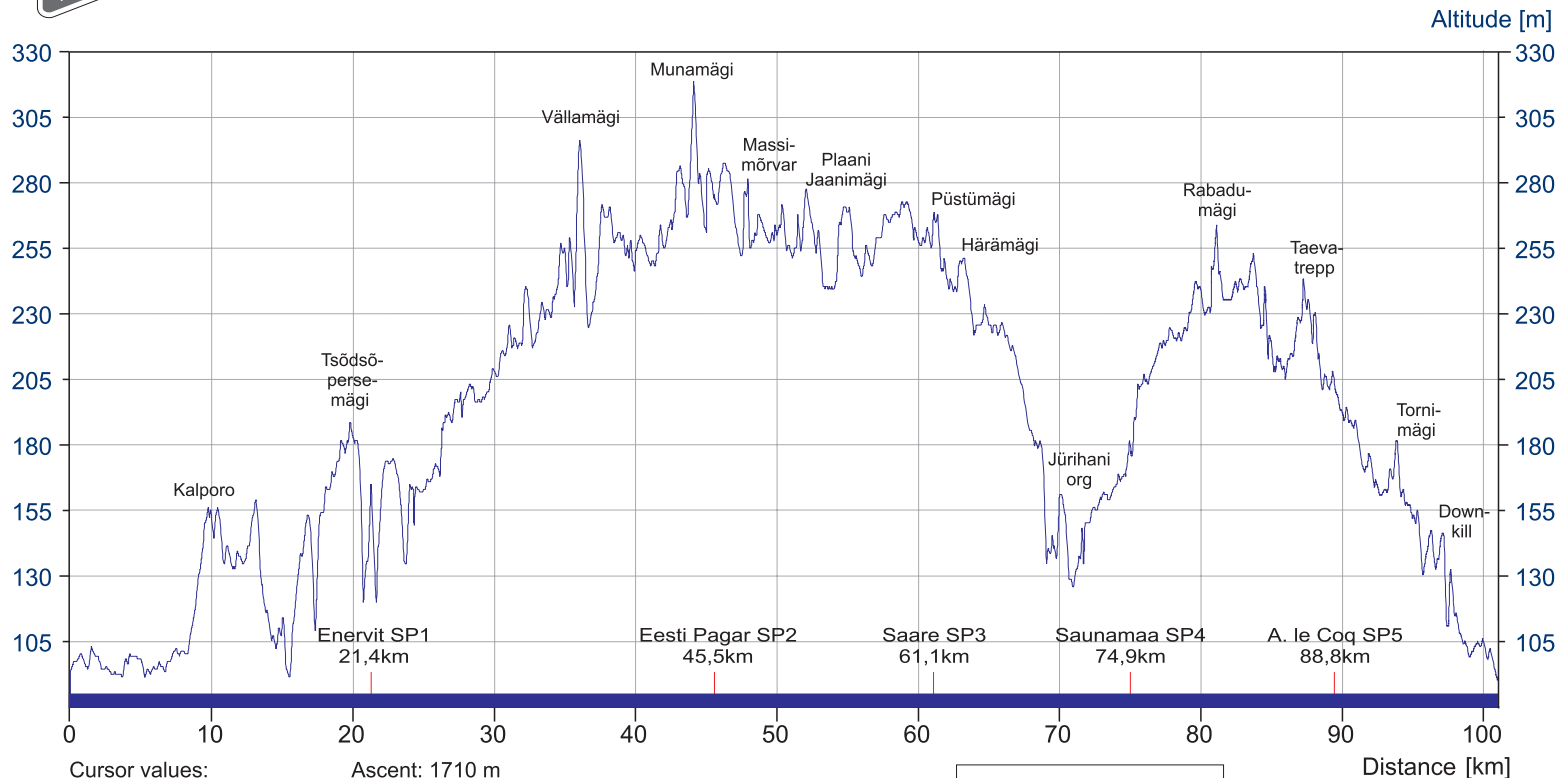

# HAANJA100 MTB 2016

## RAJA PROFIIL / ROUTE PROFILE

Cursor values:  
 Distance: 100.855 km  
 Altitude: 90 m

Ascent: 1710 m

↗	19.653 km (20 %)
→	53.935 km (53 %)
↘	27.267 km (27 %)